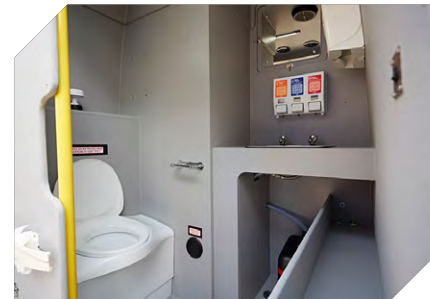

## MOBILE WELFARE

With the most modern fleet of welfare vans in the market, we make the most of the latest technology and ULEZ vehicles to optimise mobile vehicle welfare. The van has seating and welfare for up to 7 people, including a separate canteen/welfare area and WC. The kitchen facilities comprise a sink with hot running water, microwave and water heater. The electric WC has a 25-litre cassette with electric flush operation. 12V & USB sockets with LED PIR lighting come as standard.

7-person

Electric Flush WC

2 x Hot Water Washbasins

Canteen /  
Welfare Room

VOSA and ULEZ  
Compliant

### CANTEEN & WELFARE ROOM

- / Larger cabin with seating & table for 4 people
- / USB & 12V charging sockets
- / Durable, non-slip flooring & vinyl seating
- / Hot running water sink
- / Water heater with 700W 2.8 litre water boiler
- / Microwave
- / First aid kit
- / Fire extinguisher
- / Soap & paper towel dispensers
- / Fresh drinking water 10-litre container
- / Energy saving automatic LED lighting
- / Heater with thermostat

### WC & CHANGING AREA

- / Separate WC & changing area to rear of vehicle
- / Larger design space with storage
- / 25-litre electric cassette with electric flush operation
- / Separate handwashing basin with soap & paper towel dispenser
- / Coat hook
- / Soap & paper towel dispensers
- / Toilet roll holder
- / Easy clean, durable surfaces
- / Energy saving automatic LED lighting